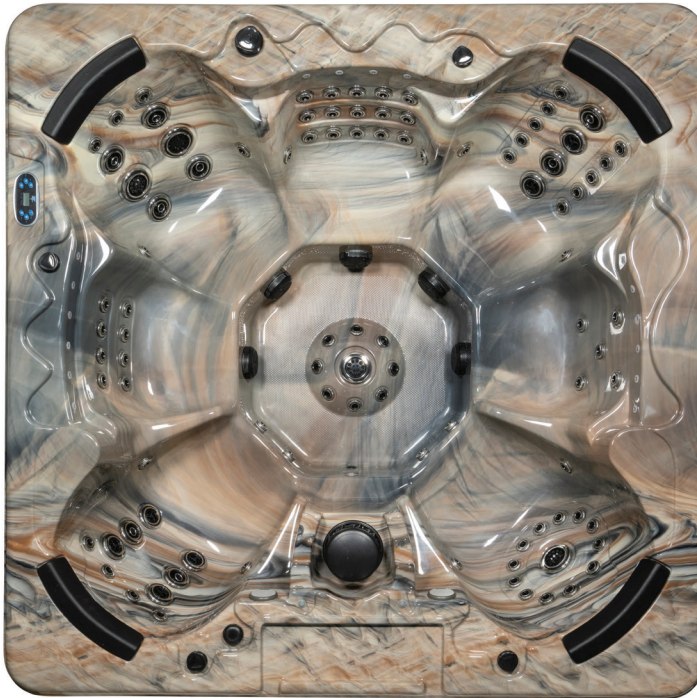

G-13 Tranquility Series 7 Person Spa

7
SEATS

97
JETS

3
PUMPS

Dimensions

92" x 92" x 36"

Specifications

- (3) 6HP Pumps
- 97 Total Jets
- Dry Weight: 1025 lbs
- Filled Weight: 4778 lbs
- Capacity: 450 Gallons
- Hardwired Electrical, 230 V 50 A

Features

- MP3 Ready with Built-in Speakers and Subwoofer
- Bluetooth Enabled
- Waterfall
- Full Foam Insulation
- Neck, Shoulder, Calf and Foot Jets
- Balboa Systems Spa Controller
- Comfort Cushion Headrest
- User Friendly System Controls Topside
- Multi-Layered Fiberglass Reinforcement
- Factory Installed Ozonator
- Plumbed using 100% Anti-Fungicide tubing to prevent nasty bacteria back-up in plumbing lines resulting in cleaner water and less chemical use
- Proudly Made in the U.S.A.

Cabinet Colors

- Coastal Gray
- Mahogany
- Mocha

Shell Colors

- Sterling Silver
- Tuscan Sun
- Opal
- Midnight Canyon

Cover Colors

- Gray
- Mocha
- Rust

Available Upgrades

- Balboa Remote WiFi Connect for Global Control
- LED Lighted Jet Package
- ProZone Salt System