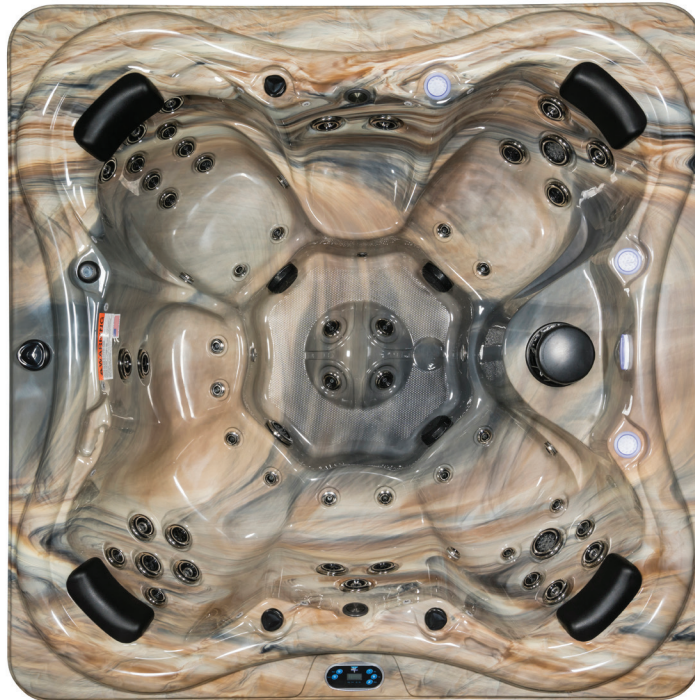

## Dimensions

82" x 82" x 36"

## Specifications

- (2) 6HP Pumps
- 59 Black & Chrome Alpha Series Jets
- Dry Weight: 875 lbs
- Filled Weight: 3794 lbs
- Capacity: 350 Gallons
- Hardwired Electrical, 230 V 50 A

## Features

- MP3 Ready with Built-in Speakers and Subwoofer
- Bluetooth Enabled
- Waterfall
- Spa Cover
- Perimeter Lighting
- Full Foam Insulation
- Balboa Systems Controls
- Neck, Shoulder, Calf and Foot Jets
- Comfort Cushion Headrest
- User Friendly System Controls Topside
- Multi-Layered Fiberglass Reinforcement
- Factory Installed Ozonator
- Plumbed using 100% Anti-Fungicide tubing to prevent nasty bacteria back-up in plumbing lines resulting in cleaner water and less chemical use
- Proudly Made in the U.S.A.

## Shell Colors

- Sterling Silver
- Tuscan Sun
- Opal
- Midnight Canyon